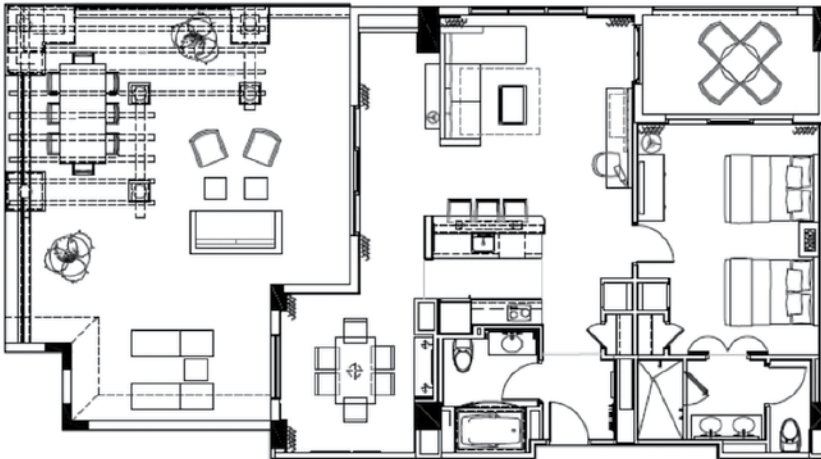

PREMIUM GULF VIEW ROOM

15 ROOMS | FLOORS 10-14 | 900 SQ FT

This 900 sq ft room, located in the center of the resort, with one king or two queen beds, features a kitchen with full-sized refrigerator, microwave and cooktop, sleeper sofa, work area, bath with double vanity, and a furnished walk-out balcony with full Gulf views.

ONE BEDROOM GULF VIEW SUITE

44 SUITES | FLOORS 9-17 | 900 SQ FT

This 900 sq ft suite, with one king or two queen beds, has a secluded bedroom/bathroom and second bathroom, furnished walk-out balcony with partial views of the Gulf, living room, sleeper sofa, and a kitchen with full-sized refrigerator, microwave and cooktop.

ONE BEDROOM GULF FRONT TERRACE SUITE

4 SUITES | FLOORS 16-17 | 900^{SQ FT}

This 900 sq ft suite, with one king or two queen beds, has a secluded bedroom/bathroom with a second bathroom in the living space. The intimate living room has sleeper sofa, and kitchen is equipped with full-sized refrigerator, microwave and cooktop. This exclusive suite features the largest furnished walk-out balcony at 900 sq ft providing breathtaking views of the Gulf and Clearwater Beach to entertain, dine or just simply relax and enjoy.

TWO BEDROOM SUITE

2 SUITES | FLOOR 17 | 1500^{SQ FT}

This 1,500 sq ft suite offers two separate bedrooms, one king bed, two queen beds, two bathrooms, sleeper sofa, kitchen with full-sized refrigerator, microwave and cooktop, and a furnished walk-out balcony with partial view of the Gulf.