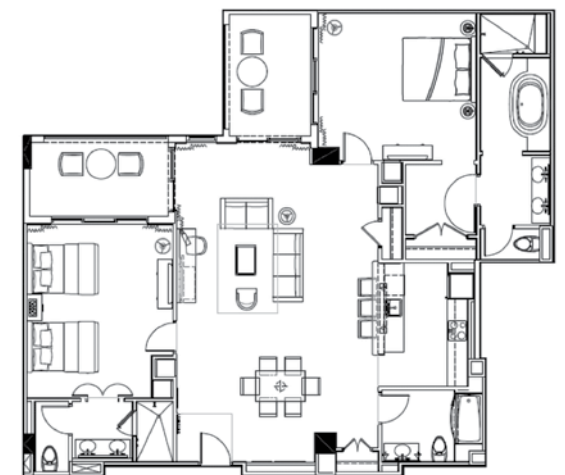

ONE BEDROOM GULF FRONT TERRACE SUITE

4 SUITES | FLOORS 16-17 | 900^{SQ FT}

This 900 sq ft suite, with one king or two queen beds, has a secluded bedroom/bathroom with a second bathroom in the living space. The intimate living room has sleeper sofa, and kitchen is equipped with full-sized refrigerator, microwave and cooktop. This exclusive suite features the largest furnished walk-out balcony at 900 sq ft providing breathtaking views of the Gulf and Clearwater Beach to entertain, dine or just simply relax and enjoy.

TWO BEDROOM SUITE

2 SUITES | FLOOR 17 | 1500^{SQ FT}

This 1,500 sq ft suite offers two separate bedrooms, one king bed, two queen beds, two bathrooms, sleeper sofa, kitchen with full-sized refrigerator, microwave and cooktop, and a furnished walk-out balcony with partial view of the Gulf.

TWO BEDROOM GULF VIEW DELUXE SUITE

11 SUITES | FLOORS 9-15 | 1600^{SQ} FT

This 1,600 sq ft suite offers two separate bedrooms, one king bed, two queen beds, three bathrooms, sleeper sofa, kitchen with full-sized refrigerator, microwave and cooktop, and a furnished walk-out balcony with partial view of the Gulf.

TWO BEDROOM GULF FRONT SUITE

24 SUITES | FLOORS 9-15 | 1200^{SQ FT}

This 1,200 sq ft offers one king, one queen, two bathrooms, living area, kitchen with full-sized refrigerator, microwave and cooktop, dining table, and a furnished walk-out balcony with panoramic views of the Gulf. This is a premium suite.