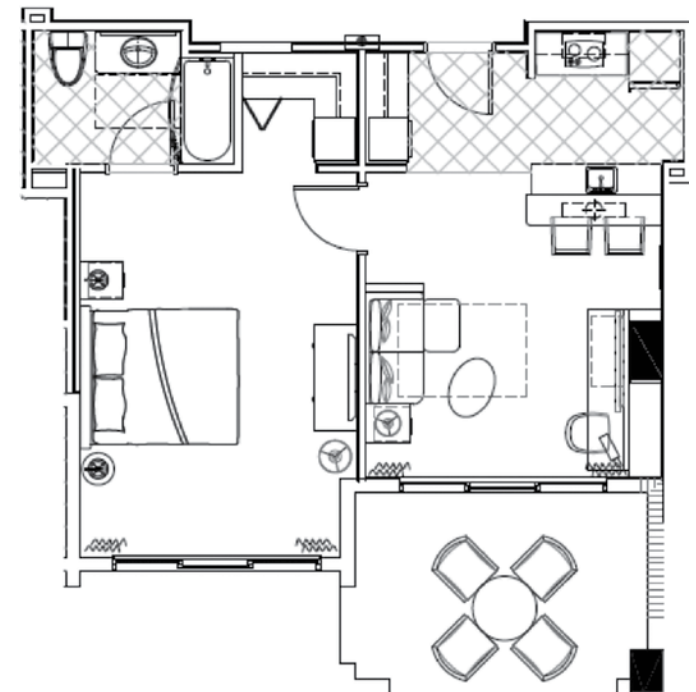

ONE BEDROOM GULF VIEW SUITE

44 SUITES | FLOORS 9-17 | 900 SQ FT

This 900 sq ft suite, with one king or two queen beds, has a secluded bedroom/bathroom and second bathroom, furnished walk-out balcony with partial views of the Gulf, living room, sleeper sofa, and a kitchen with full-sized refrigerator, microwave and cooktop.

ONE BEDROOM GULF FRONT TERRACE SUITE

4 SUITES | FLOORS 16-17 | 900^{SQ FT}

This 900 sq ft suite, with one king or two queen beds, has a secluded bedroom/bathroom with a second bathroom in the living space. The intimate living room has sleeper sofa, and kitchen is equipped with full-sized refrigerator, microwave and cooktop. This exclusive suite features the largest furnished walk-out balcony at 900 sq ft providing breathtaking views of the Gulf and Clearwater Beach to entertain, dine or just simply relax and enjoy.

ONE BEDROOM POOLSIDE SUITE

6 SUITES | FLOOR 8 | 450^{SQ} FT

This 450 sq ft suite features one king bed, sleeper sofa, kitchen with full-sized refrigerator, microwave, cooktop and poolside cabana with privacy curtains. This suite gives you premium seating on our pool deck that allows easy access to enjoy the pool, sun and sunset right outside your doors.

TWO BEDROOM SUITE

2 SUITES | FLOOR 17 | 1500^{SQ FT}

This 1,500 sq ft suite offers two separate bedrooms, one king bed, two queen beds, two bathrooms, sleeper sofa, kitchen with full-sized refrigerator, microwave and cooktop, and a furnished walk-out balcony with partial view of the Gulf.