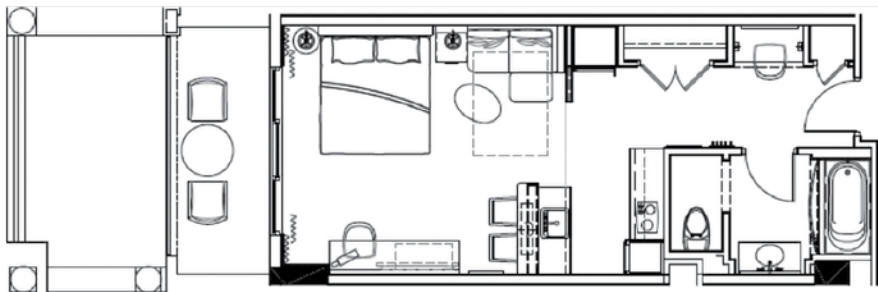

STANDARD KING ROOM

31 ROOMS | FLOORS 9-17 | 400^{SQ FT}

Relax within this spacious 400 sq ft room, with 1 king bed, mini-refrigerator, microwave, sleeper sofa, and a furnished walk-out balcony with partial water views.

DELUXE ROOM

121 ROOMS | FLOORS 9-17 | 600^{sq} FT

Unwind in this 600 sq ft room, with one king or two queen beds, a kitchen with full-sized refrigerator, microwave and cooktop, and a furnished walk-out balcony with partial views of the Gulf.

PREMIUM ROOM

21 ROOMS | FLOORS 8-9 | 800 SQ FT

This 800 sq ft room, with one king or two queen beds, features a kitchen with full-sized refrigerator, microwave and cooktop, sleeper sofa, work area, bath with double vanity, and furnished walk-out balcony with partial views of the Gulf.

PREMIUM GULF VIEW ROOM

15 ROOMS | FLOORS 10-14 | 900 SQ FT

This 900 sq ft room, located in the center of the resort, with one king or two queen beds, features a kitchen with full-sized refrigerator, microwave and cooktop, sleeper sofa, work area, bath with double vanity, and a furnished walk-out balcony with full Gulf views.