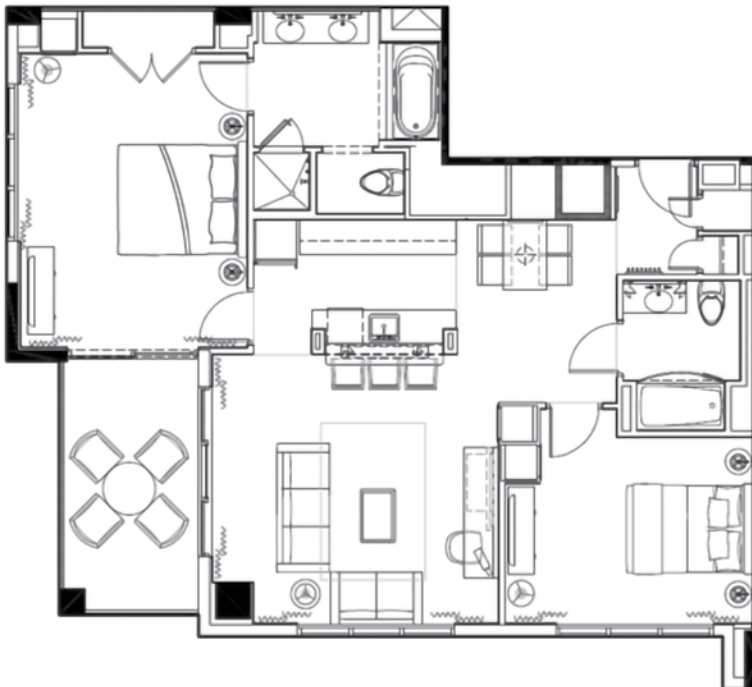

- 31** STANDARD KING ROOM
- 121** DELUXE ROOM
- 21** PREMIUM ROOM
- 15** PREMIUM GULF VIEW ROOM
- 44** ONE BEDROOM GULF VIEW SUITE
- 4** ONE BEDROOM GULF FRONT TERRACE SUITE
- 6** ONE BEDROOM POOLSIDE SUITE
- 2** TWO BEDROOM SUITE
- 11** TWO BEDROOM DELUXE GULF VIEW SUITE
- 24** TWO BEDROOM GULF FRONT SUITE
- 7** ADA ROOM

TWO BEDROOM SUITE

2 SUITES | FLOOR 17 | 1500^{SQ FT}

This 1,500 sq ft suite offers two separate bedrooms, one king bed, two queen beds, two bathrooms, sleeper sofa, kitchen with full-sized refrigerator, microwave and cooktop, and a furnished walk-out balcony with partial view of the Gulf.

TWO BEDROOM GULF VIEW DELUXE SUITE

11 SUITES | FLOORS 9-15 | 1600^{SQ} FT

This 1,600 sq ft suite offers two separate bedrooms, one king bed, two queen beds, three bathrooms, sleeper sofa, kitchen with full-sized refrigerator, microwave and cooktop, and a furnished walk-out balcony with partial view of the Gulf.

TWO BEDROOM GULF FRONT SUITE

24 SUITES | FLOORS 9-15 | 1200^{SQ FT}

This 1,200 sq ft offers one king, one queen, two bathrooms, living area, kitchen with full-sized refrigerator, microwave and cooktop, dining table, and a furnished walk-out balcony with panoramic views of the Gulf. This is a premium suite.