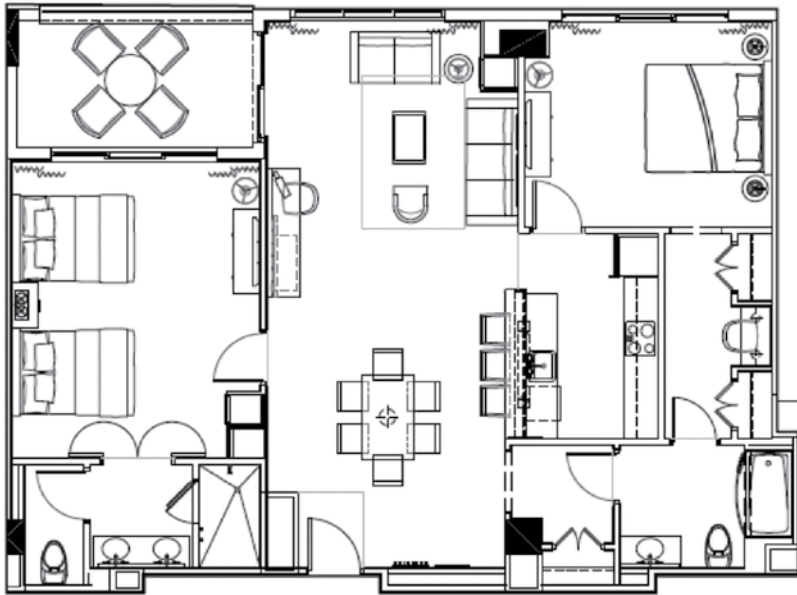

ONE BEDROOM GULF FRONT TERRACE SUITE

4 SUITES | FLOORS 16-17 | 900^{SQ FT}

This 900 sq ft suite, with one king or two queen beds, has a secluded bedroom/bathroom with a second bathroom in the living space. The intimate living room has sleeper sofa, and kitchen is equipped with full-sized refrigerator, microwave and cooktop. This exclusive suite features the largest furnished walk-out balcony at 900 sq ft providing breathtaking views of the Gulf and Clearwater Beach to entertain, dine or just simply relax and enjoy.

ONE BEDROOM POOLSIDE SUITE

6 SUITES | FLOOR 8 | 450^{SQ} FT

This 450 sq ft suite features one king bed, sleeper sofa, kitchen with full-sized refrigerator, microwave, cooktop and poolside cabana with privacy curtains. This suite gives you premium seating on our pool deck that allows easy access to enjoy the pool, sun and sunset right outside your doors.

TWO BEDROOM SUITE

2 SUITES | FLOOR 17 | 1500^{SQ FT}

This 1,500 sq ft suite offers two separate bedrooms, one king bed, two queen beds, two bathrooms, sleeper sofa, kitchen with full-sized refrigerator, microwave and cooktop, and a furnished walk-out balcony with partial view of the Gulf.

TWO BEDROOM GULF VIEW DELUXE SUITE

11 SUITES | FLOORS 9-15 | 1600^{SQ} FT

This 1,600 sq ft suite offers two separate bedrooms, one king bed, two queen beds, three bathrooms, sleeper sofa, kitchen with full-sized refrigerator, microwave and cooktop, and a furnished walk-out balcony with partial view of the Gulf.