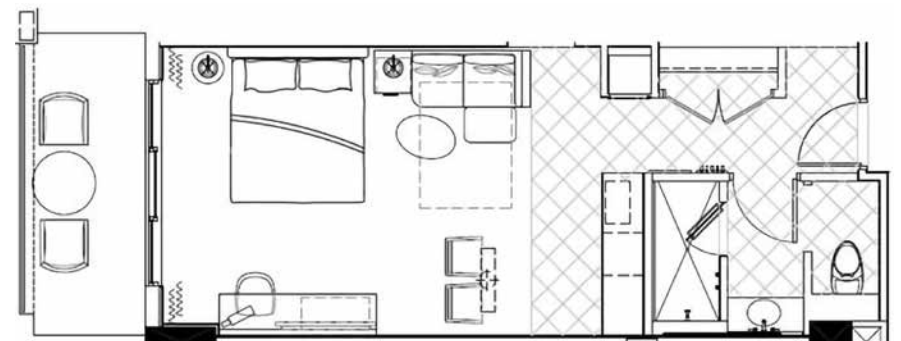

STANDARD KING ROOM

31 ROOMS | FLOORS 9-17 | 400^{SQ FT}

Relax within this spacious 400 sq ft room, with 1 king bed, mini-refrigerator, microwave, sleeper sofa, and a furnished walk-out balcony with partial water views.