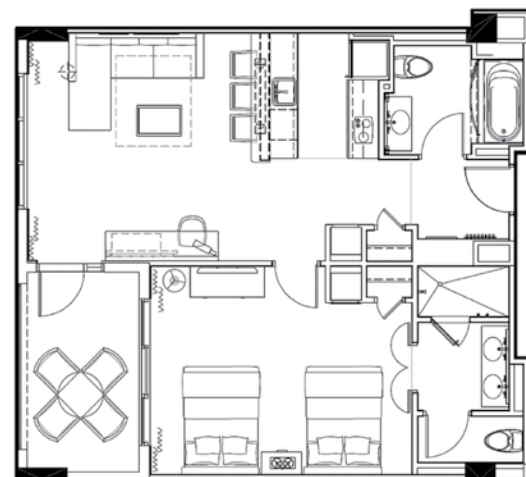

PREMIUM ROOM

21 ROOMS | FLOORS 8-9 | 800 SQ FT

This 800 sq ft room, with one king or two queen beds, features a kitchen with full-sized refrigerator, microwave and cooktop, sleeper sofa, work area, bath with double vanity, and furnished walk-out balcony with partial views of the Gulf.

PREMIUM GULF VIEW ROOM

15 ROOMS | FLOORS 10-14 | 900 SQ FT

This 900 sq ft room, located in the center of the resort, with one king or two queen beds, features a kitchen with full-sized refrigerator, microwave and cooktop, sleeper sofa, work area, bath with double vanity, and a furnished walk-out balcony with full Gulf views.

ONE BEDROOM GULF VIEW SUITE

44 SUITES | FLOORS 9-17 | 900 SQ FT

This 900 sq ft suite, with one king or two queen beds, has a secluded bedroom/bathroom and second bathroom, furnished walk-out balcony with partial views of the Gulf, living room, sleeper sofa, and a kitchen with full-sized refrigerator, microwave and cooktop.

ONE BEDROOM GULF FRONT TERRACE SUITE

4 SUITES | FLOORS 16-17 | 900^{SQ FT}

This 900 sq ft suite, with one king or two queen beds, has a secluded bedroom/bathroom with a second bathroom in the living space. The intimate living room has sleeper sofa, and kitchen is equipped with full-sized refrigerator, microwave and cooktop. This exclusive suite features the largest furnished walk-out balcony at 900 sq ft providing breathtaking views of the Gulf and Clearwater Beach to entertain, dine or just simply relax and enjoy.